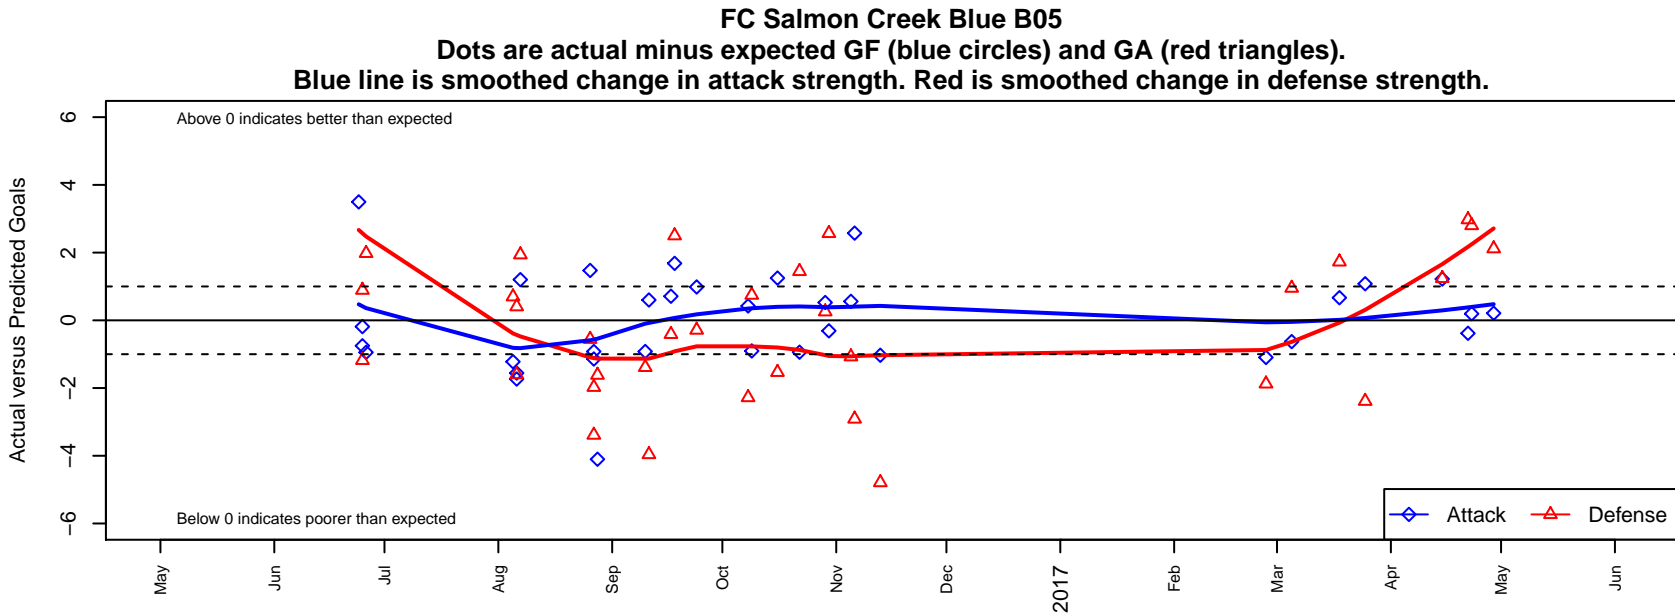

FC Salmon Creek Blue B05

Futbol Club Salmon Creek
 Salmon Creek, WA
 B05 total strength=421
 attack=0.37 defense=0.19
 fall league = PTT B05 Div 1 Blue
 spr league = Spr OYS B05 Div 2 Green
 notes= Schalke

**attack and defense variance (black dot)
relative to other teams
and top 10 in region**

**attack and defense rating
relative to others at age
and all opponents in last 13 months**

Performance relative to 13 month average