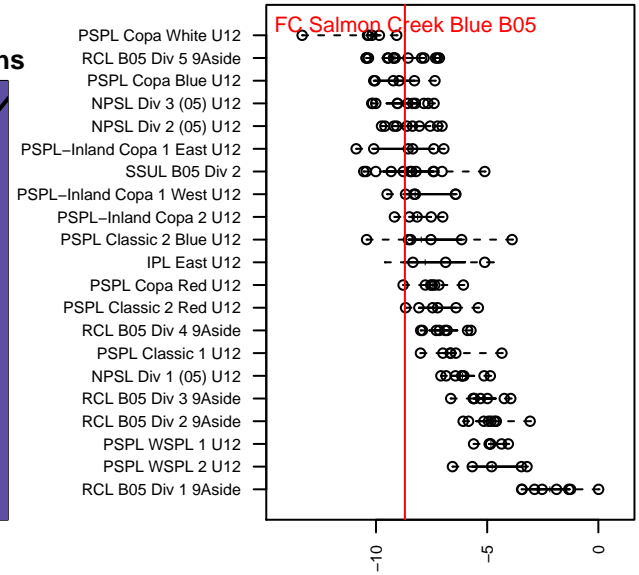

FC Salmon Creek Blue B05

Futbol Club Salmon Creek
 Salmon Creek, WA
 B05 total strength=421
 attack=0.37 defense=0.19
 fall league = PTT B05 Div 1 Blue
 spr league = Spr OYS B05 Div 2 Green
 notes= Schalke

alt names used:
 FCSC Schalke
 FCSC B05 Schalke Blue
 FCSC 05B Blue
 FCSC 05B Schalke Blue
 FCSC 05B Blue
 FCSC 05B Blue

Venues played:
 2016 Capital Cup BU12
 2016 Mt Hood Challenge U12 Bronze
 2016 Summer Slam Gold/Silver U12
 2016 PTT B05 Division 1 Blue
 2016 OYS Founders Cup B05
 2016 Spr OYS B05 Division 2 Green

**attack and defense variance (black dot)
relative to other teams
and top 10 in region**

**attack and defense rating
relative to others at age
and all opponents in last 13 months**

Performance relative to 13 month average